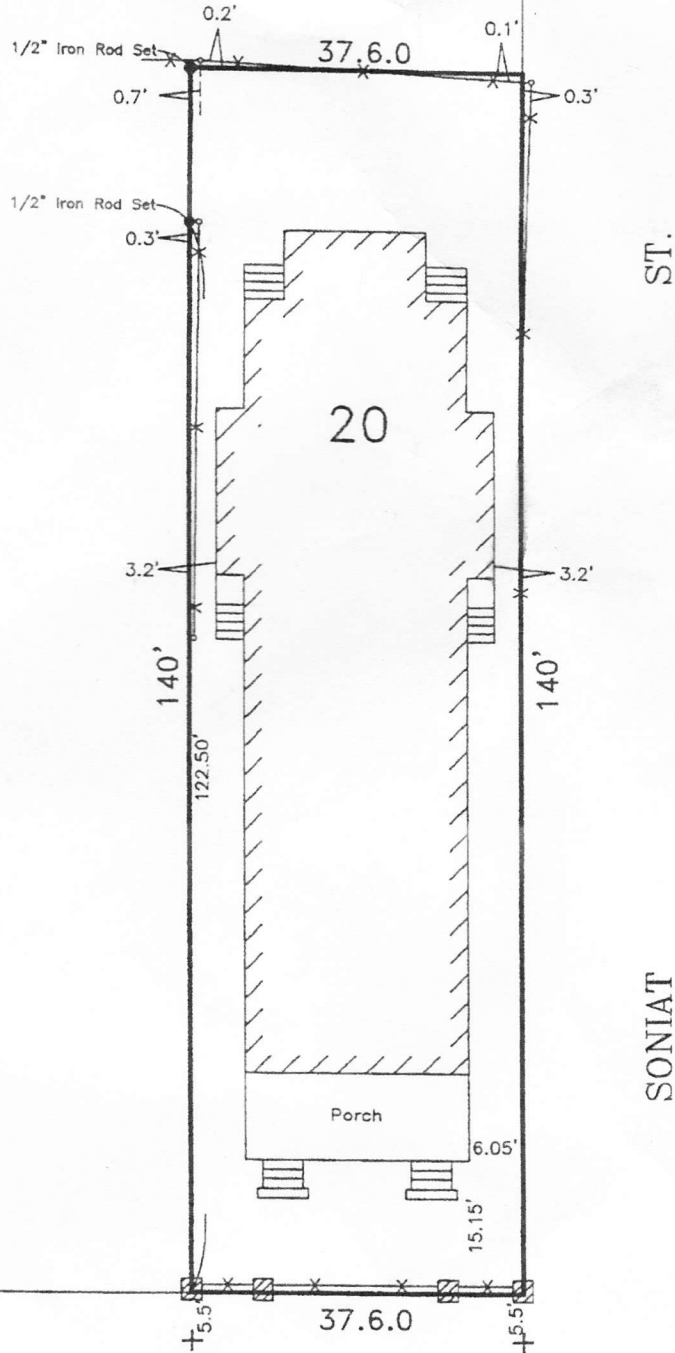

SQUARE 195, AVART  
SIXTH DISTRICT - NEW ORLEANS  
ORLEANS PARISH, LA.

CONSTANCE ST. (SIDE)

ST. (SIDE)

MAGAZINE

ST.

All Lot Angles Are 90°  
 O Denotes Fence Post  
 X Denotes Fence  
 + Denotes Cross Cut

THE SERVITUDES AND RESTRICTIONS SHOWN ON THIS SURVEY ARE LIMITED TO THOSE SET FORTH IN THE DESCRIPTION FURNISHED US AND THERE IS NO REPRESENTATION THAT ALL APPLICABLE SERVITUDES AND RESTRICTIONS ARE SHOWN HEREON. THE SURVEYOR HAS MADE