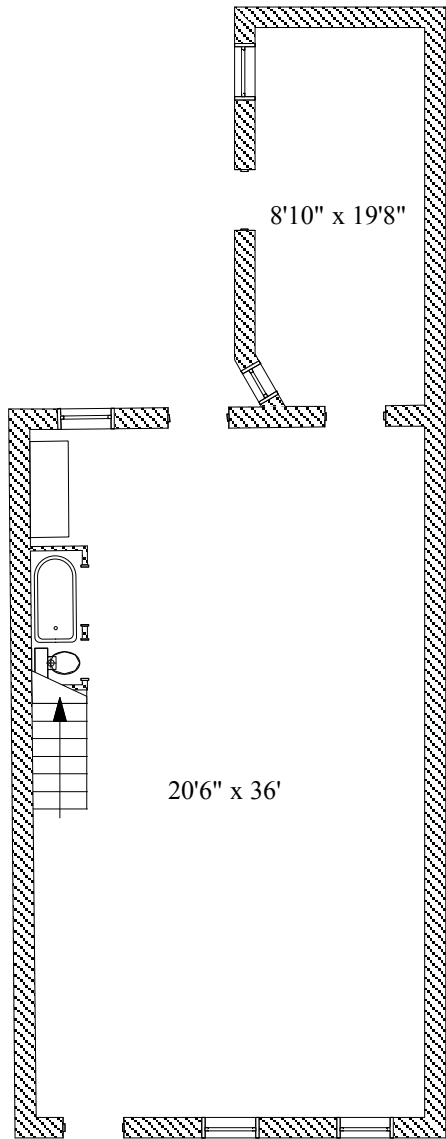

330 S. DIAMOND STREET

FIRST FLOOR

SECOND FLOOR

floorplan by Tibby Wagner @ 08 / 19 220-4235

This diagram is an artist's sketch intended for visualization purposes only. This drawing is not an architect's blueprint, and is not to be used for square footage estimates. All measurements are approximate.

330 S. DIAMOND STREET

FIRST FLOOR

SECOND FLOOR

**floorplan by Tibby Wagner @ 08 / 19 220-4235
This diagram is an artist's sketch intended for visualization purposes only. This drawing is not an architect's blueprint, and is not to be used for square footage estimates. All measurements are approximate.**