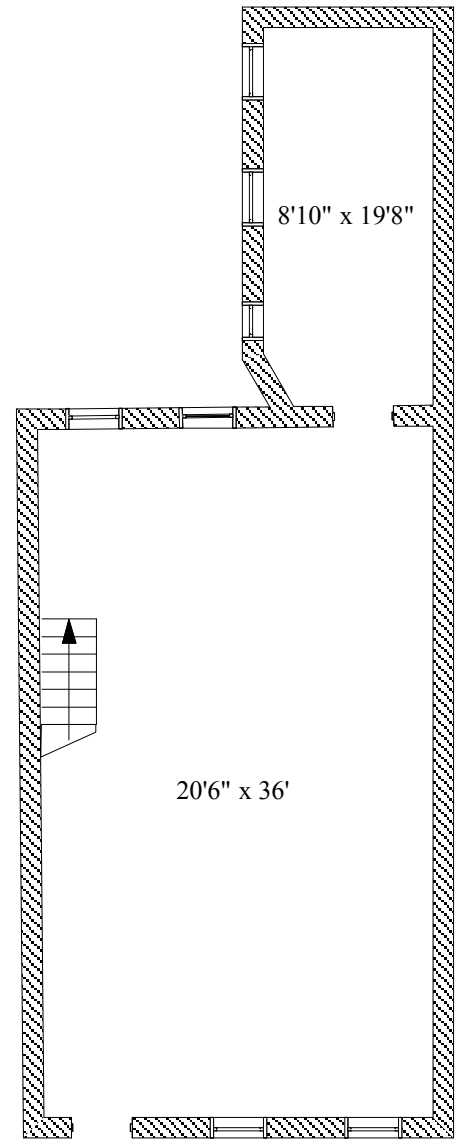

330 S. DIAMOND STREET

FIRST FLOOR

SECOND FLOOR

floorplan by Tibby Wagner @ 08 / 19 220-4235

This diagram is an artist's sketch intended for visualization purposes only. This drawing is not an architect's blueprint, and is not to be used for square footage estimates. All measurements are approximate.

330 S. DIAMOND STREET

FIRST FLOOR

SECOND FLOOR

**floorplan by Tibby Wagner @ 08 / 19 220-4235
This diagram is an artist's sketch intended for visualization purposes only. This drawing is not an architect's blueprint, and is not to be used for square footage estimates. All measurements are approximate.**